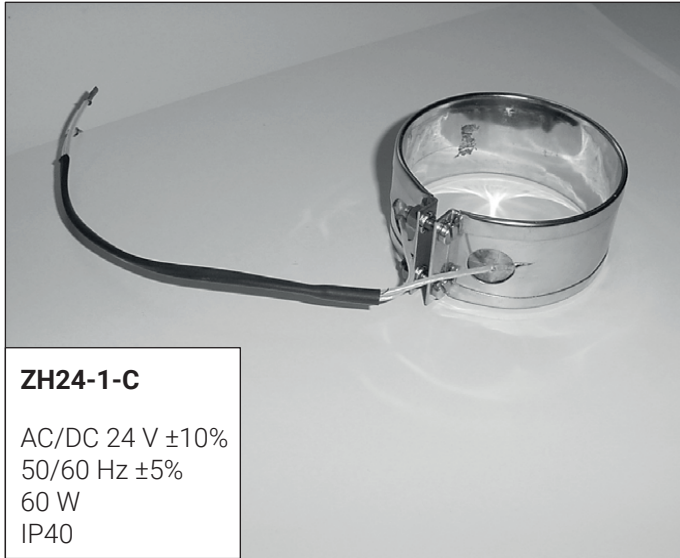

ZH24-1-C

70284-00001.E

ZH24-1-C

AC/DC 24 V $\pm 10\%$
 50/60 Hz $\pm 5\%$
 60 W
 IP40

		DN	T _V	T _H
	H6..N/R	65...100	-10...120° C	-10...40° C
	H7..N/R	65...150	-10...120° C	-10...40° C