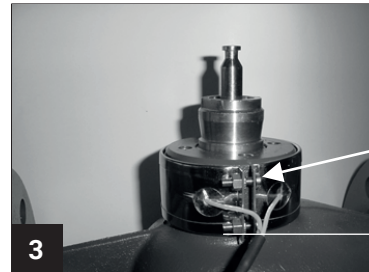

ZH24-1-C

70284-00001.E

ZH24-1-C

AC/DC 24 V $\pm 10\%$
 50/60 Hz $\pm 5\%$
 60 W
 IP40

		DN	T _V	T _H
	H6..N/R	65...100	-10...120° C	-10...40° C
	H7..N/R	65...150	-10...120° C	-10...40° C